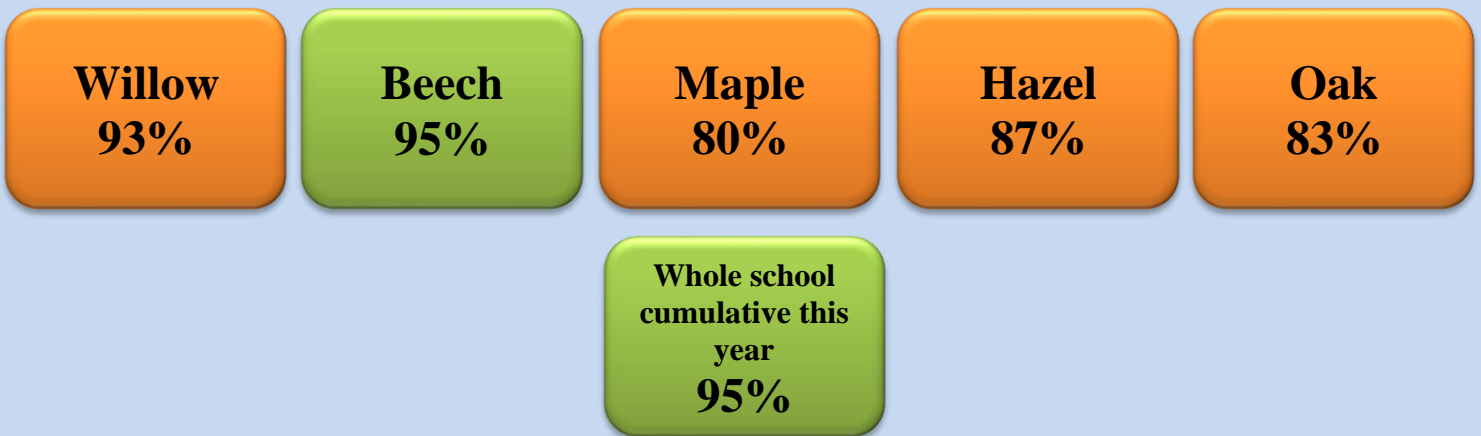

When you are shopping online, if you go via the easyfundraising webpage then you will help to raise important funds for the Friends of Northbourne.

**Attendance Update**

This week's attendance percentages: Week beginning 13.01.25